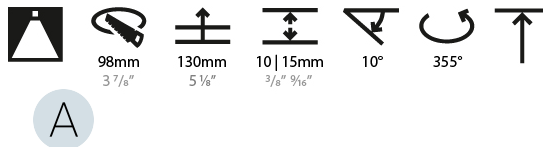

#### RATINGS AND CERTIFICATIONS

Certified By: Certified for North American Standards  
 IP rating: IP54

112mm 4 7/16"

Ø 95mm 3 3/4"

Ø 107mm 4 3/16"