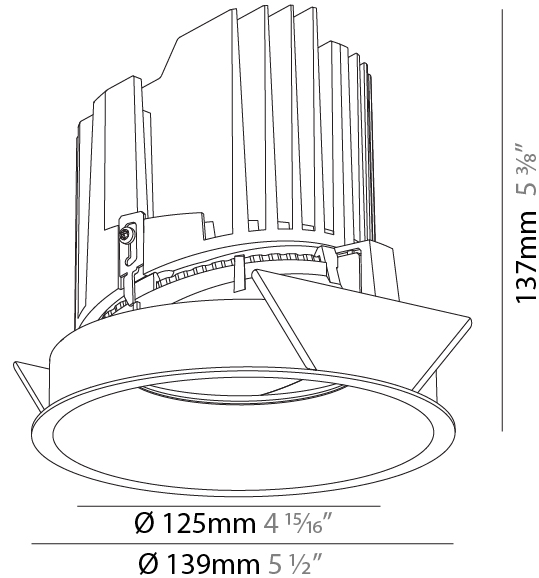

RATINGS AND CERTIFICATIONS

Certified By: Certified for North American Standards
IP rating: IP54

130mm 5 1/8"	150mm 5 7/8"	10 | 15mm 3/8" | 9/16"	10°	355°		

A