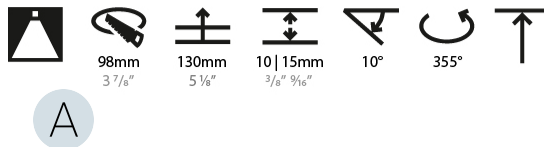

### PHYSICAL

Shape: Round  
 Diameter (mm): 107  
 Diameter (in): 4 3/16  
 Height (mm): 112  
 Height (in): 4 7/16  
 Ceiling Thickness (mm): 10 / 12.5 / 15  
 Ceiling Thickness (in): 3/8 or 1/2 or 9/16  
 Min. Recessing Depth (mm): 130  
 Min. Recessing Depth (in): 5 1/8  
 Light Distribution: Adjustable / Downlight  
 Weight (kg): 0.488  
 Weight (lbs): 1.08  
 Fixture Finish: SSR / BKV / CWI / CRY / HAB / LAG / UFT / ITA / RUA / RUR / MIC / FTG / MYG / TWT / LOD / PUS / FRO / FUP / KIA / POP / BLS / SPG / MEY / GOH / GUM / CHC / COM / ABZ / JAG / OBR / MOS / ROR  
 Fixture Material: Aluminum Die Cast  
 Cut-out Measurements: 98mm / 3 7/8"

### RATINGS AND CERTIFICATIONS

Certified By: Certified for North American Standards  
 IP rating: IP20

112mm 4 7/16"

Ø 95mm 3 3/4"

Ø 107mm 4 3/16"