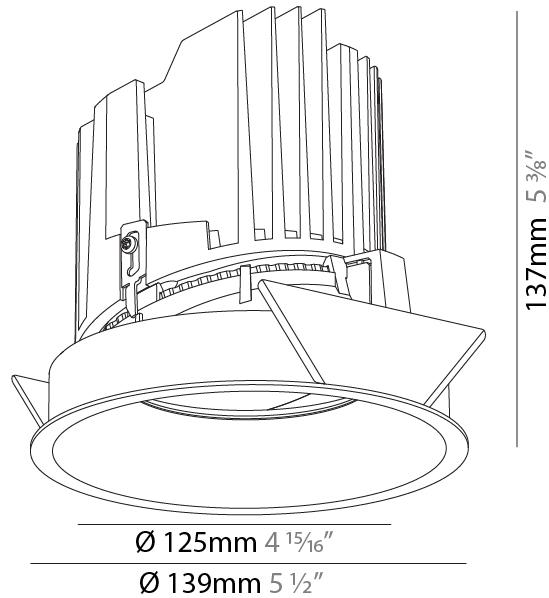

PHYSICAL

Shape: Round
Diameter (mm): 139
Diameter (in): 5 1/2
Height (mm): 137
Height (in): 5 3/8
Ceiling Thickness (mm): 10 / 12.5 / 15
Ceiling Thickness (in): 3/8 or 1/2 or 9/16
Min. Recessing Depth (mm): 150
Min. Recessing Depth (in): 5 7/8
Light Distribution: Adjustable / Downlight
Weight (kg): 0.856
Weight (lbs): 1.89
Fixture Finish: SSR / BKV / CWI / CRY / HAB / LAG / UFT / ITA / RUA / RUR / MIC / FTG / MYG / TWT / LOD / PUS / FRO / FUP / KIA / POP / BLS / SPG / MEY / GOH / GUM / CHC / COM / ABZ / JAG / OBR / MOS / ROR
Fixture Material: Aluminum Die Cast
Cut-out Measurements: 130mm / 5 1/8"

ELECTRICAL

Lamp Type: LED (Zhaga Standard)
Input Wattage (W): 28.6
Total Output Wattage (W): 26
Dimming: Tri-Mode (Non-Dimming and Phase Dimming (120Vac only) and 0-10V Dimming)
Driver Included: No
Driver Location: Recessed Housing
Driver Type: Constant Current - Universal
Driver Class: Class 2
Housing: See components
Input Voltage (V): 120 - 277
Constant Current (MA): 700

LED

Number of LEDs: 1
Color Temperature (°K): 2700 / 3000 / 3500 / 4000
Max. Delivered Lumen (lm): 2030 / 2080 / 2185 / 2230
Nominal Lumen (lm): 3210 / 3290 / 3459 / 3530
CRI: >90 CRI
Efficiency (%): 0.631
Lamp Life (hrs): 50000

OPTICAL

Reflector: 20 / 40 / 60
Adjustability: Rotational 355°; Tilt 10°

RATINGS AND CERTIFICATIONS

Certified By: Certified for North American Standards
IP rating: IP20

	130mm 5 1/8"	150mm 5 7/8"	10 | 15mm 3/8" | 9/16"	10°	355°